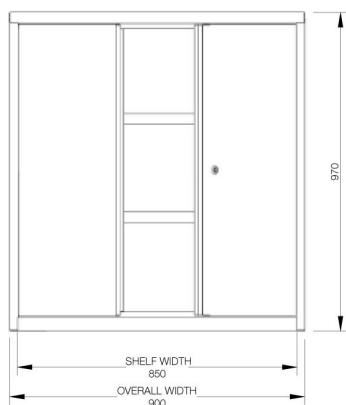

Shelf options

- Shelf – fineline
- Divider – binning

Filing rack options

- Filing rack – suspended
- Filing rack – wrap around

Drawer options

- Roll out – file frame
- Roll out – media drawer

Planter box options

Swing Door Cabinet

Technical specifications

2 Tier Swing Door 670 H		
Overall Height	Overall Width	Overall Depth
670mm	900mm	460mm

3 Tier Swing Door 970 H		
Overall Height	Overall Width	Overall Depth
970mm	900mm	460mm

3 Tier Swing Door 1000 H		
Overall Height	Overall Width	Overall Depth
1000mm	900mm	460mm

Swing Door Cabinet

Technical specifications

4 Tier Swing Door 1200 H		
Overall Height	Overall Width	Overall Depth
1200mm	900mm	460mm

4 Tier Swing Door 1275 H		
Overall Height	Overall Width	Overall Depth
1275mm	900mm	460mm

Swing Door Cabinet

Technical specifications

5 Tier Swing Door 1650 H		
Overall Height	Overall Width	Overall Depth
1650mm	900mm	460mm