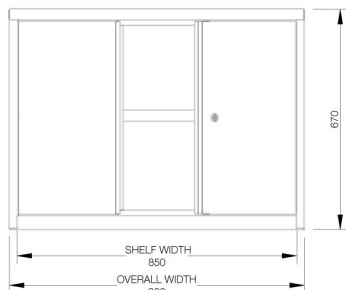

Flexibility is assured as the Swing Door Cabinet can be easily converted to a Dexion Strata 2 Tambour Door or Dexion Strata 2 Bookcase.

Key features and benefits

- Achieve maximum storage capacity across a range of cabinet sizes incorporating fully adjustable shelves.
- Durable powder coat finish with options such as texture and satin.
- Made from 100% recyclable sheet steel under ISO14001 EMS certification.
- Levelling feet as standard and adjustable from the base inside the unit.
- Optional lockable heavy duty castors (height restrictions may apply).
- Wide variety of accessories available and interchangeable
- Full height recessed ergonomic handles for ease of operation.
- Secure 3000 series locking system. Removable barrel folding key with antimicrobial.
- GECA Certification.
- Complimentary matching planter box range.
- Shelves available in Stone White or to match cabinet finish.
- GECA Certified.
- Complimentary matching planter box range.

Shelf options

- Shelf – fineline
- Divider – binning

Filing rack options

- Filing rack – suspended
- Filing rack – wrap around

Drawer options

- Roll out – file frame
- Roll out – media drawer

Planter box options

Swing Door Cabinet

Technical specifications

2 Tier Swing Door 670 H		
Overall Height	Overall Width	Overall Depth
670mm	900mm	460mm

3 Tier Swing Door 970 H		
Overall Height	Overall Width	Overall Depth
970mm	900mm	460mm

3 Tier Swing Door 1000 H		
Overall Height	Overall Width	Overall Depth
1000mm	900mm	460mm

Swing Door Cabinet

Technical specifications

4 Tier Swing Door 1200 H		
Overall Height	Overall Width	Overall Depth
1200mm	900mm	460mm