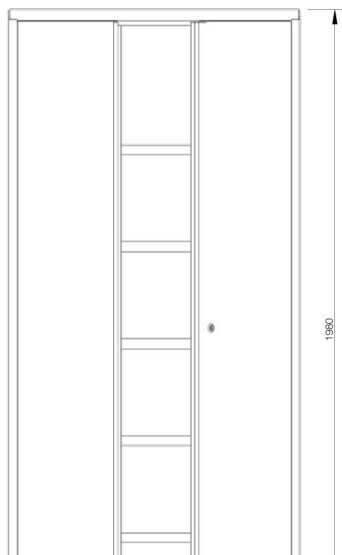

3 Tier Swing Door 1000 H		
Overall Height	Overall Width	Overall Depth
1000mm	900mm	460mm

Swing Door Cabinet

Technical specifications

4 Tier Swing Door 1200 H		
Overall Height	Overall Width	Overall Depth
1200mm	900mm	460mm

4 Tier Swing Door 1275 H		
Overall Height	Overall Width	Overall Depth
1275mm	900mm	460mm

Swing Door Cabinet

Technical specifications

5 Tier Swing Door 1650 H		
Overall Height	Overall Width	Overall Depth
1650mm	900mm	460mm

6 Tier Swing Door 1980 H		
Overall Height	Overall Width	Overall Depth
1980mm	900mm	460mm

Swing Door Cabinet

Technical specifications

2 Tier Swing Door with Castors 750 H		
Overall Height	Overall Width	Overall Depth
750mm	900mm	460mm

3 Tier Swing Door with Castors 1050 H		
Overall Height	Overall Width	Overall Depth
1050mm	900mm	460mm

3 Tier Swing Door with Castors 1080 H		
Overall Height	Overall Width	Overall Depth
1080mm	900mm	460mm