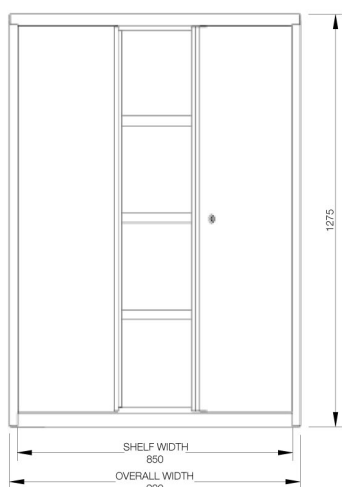

Swing Door Cabinet

Technical specifications

2 Tier Swing Door 670 H		
Overall Height	Overall Width	Overall Depth
670mm	900mm	460mm

3 Tier Swing Door 970 H		
Overall Height	Overall Width	Overall Depth
970mm	900mm	460mm

3 Tier Swing Door 1000 H		
Overall Height	Overall Width	Overall Depth
1000mm	900mm	460mm

Swing Door Cabinet

Technical specifications

4 Tier Swing Door 1200 H		
Overall Height	Overall Width	Overall Depth
1200mm	900mm	460mm

4 Tier Swing Door 1275 H		
Overall Height	Overall Width	Overall Depth
1275mm	900mm	460mm

Swing Door Cabinet

Technical specifications

5 Tier Swing Door 1650 H		
Overall Height	Overall Width	Overall Depth
1650mm	900mm	460mm

6 Tier Swing Door 1980 H		
Overall Height	Overall Width	Overall Depth
1980mm	900mm	460mm

Swing Door Cabinet

Technical specifications

2 Tier Swing Door with Castors 750 H		
Overall Height	Overall Width	Overall Depth
750mm	900mm	460mm