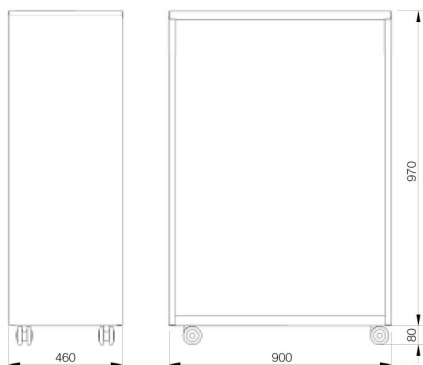

4 Tier Swing Door 1275 H		
Overall Height	Overall Width	Overall Depth
1275mm	900mm	460mm

Swing Door Cabinet

Technical specifications

5 Tier Swing Door 1650 H		
Overall Height	Overall Width	Overall Depth
1650mm	900mm	460mm

6 Tier Swing Door 1980 H		
Overall Height	Overall Width	Overall Depth
1980mm	900mm	460mm

Swing Door Cabinet

Technical specifications

2 Tier Swing Door with Castors 750 H		
Overall Height	Overall Width	Overall Depth
750mm	900mm	460mm

3 Tier Swing Door with Castors 1050 H		
Overall Height	Overall Width	Overall Depth
1050mm	900mm	460mm

3 Tier Swing Door with Castors 1080 H		
Overall Height	Overall Width	Overall Depth
1080mm	900mm	460mm

Swing Door Cabinet

Accessory Type	Height	Width	Depth	Capacity (UDL)	Colour
Finline Shelf	16mm	850mm	400mm	45KG	SW
Plain Shelf	30mm	850mm	400mm	45KG	SW
Slotted Shelf	30mm	850mm	400mm	45KG	SW
Shelf Clip	-	-	-	-	Zinc