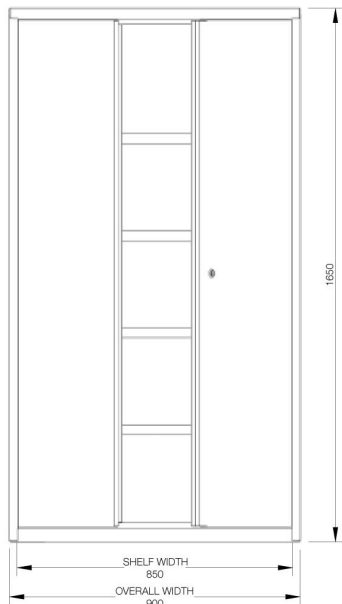

Swing Door Cabinet

Technical specifications

2 Tier Swing Door 670 H		
Overall Height	Overall Width	Overall Depth
670mm	900mm	460mm

3 Tier Swing Door 970 H		
Overall Height	Overall Width	Overall Depth
970mm	900mm	460mm

3 Tier Swing Door 1000 H		
Overall Height	Overall Width	Overall Depth
1000mm	900mm	460mm

Swing Door Cabinet

Technical specifications

4 Tier Swing Door 1200 H		
Overall Height	Overall Width	Overall Depth
1200mm	900mm	460mm

4 Tier Swing Door 1275 H		
Overall Height	Overall Width	Overall Depth
1275mm	900mm	460mm

Swing Door Cabinet

Technical specifications

5 Tier Swing Door 1650 H		
Overall Height	Overall Width	Overall Depth
1650mm	900mm	460mm

6 Tier Swing Door 1980 H		
Overall Height	Overall Width	Overall Depth
1980mm	900mm	460mm

Swing Door Cabinet

Technical specifications

2 Tier Swing Door with Castors 750 H		
Overall Height	Overall Width	Overall Depth
750mm	900mm	460mm