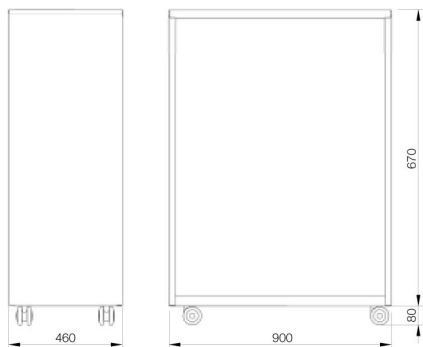

3 Tier Swing Door 1000 H		
Overall Height	Overall Width	Overall Depth
1000mm	900mm	460mm

Swing Door Cabinet

Technical specifications

4 Tier Swing Door 1200 H		
Overall Height	Overall Width	Overall Depth
1200mm	900mm	460mm

4 Tier Swing Door 1275 H		
Overall Height	Overall Width	Overall Depth
1275mm	900mm	460mm

Swing Door Cabinet

Technical specifications

5 Tier Swing Door 1650 H		
Overall Height	Overall Width	Overall Depth
1650mm	900mm	460mm

6 Tier Swing Door 1980 H		
Overall Height	Overall Width	Overall Depth
1980mm	900mm	460mm

Swing Door Cabinet

Technical specifications

2 Tier Swing Door with Castors 750 H		
Overall Height	Overall Width	Overall Depth
750mm	900mm	460mm

3 Tier Swing Door with Castors 1050 H		
Overall Height	Overall Width	Overall Depth
1050mm	900mm	460mm

3 Tier Swing Door with Castors 1080 H		
Overall Height	Overall Width	Overall Depth
1080mm	900mm	460mm